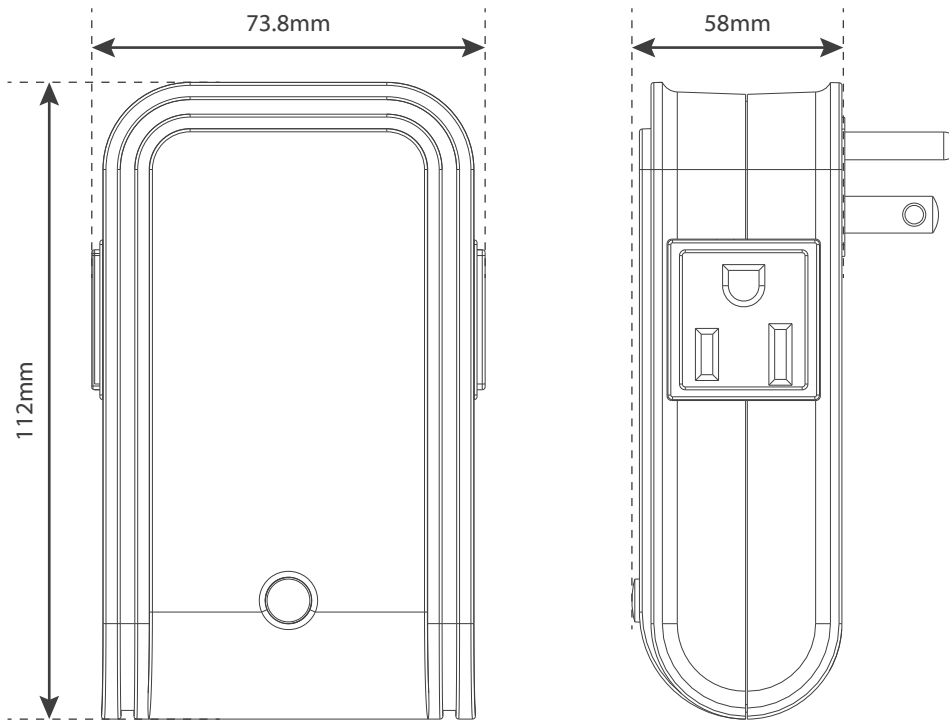

Main Features

- Wireless two-way communication
- Support two outlets, one is controllable , one is pass-through
- Remote on/off control of the load connected
- Z-Wave certified No. ZC08-09100012 (US)

Brief Product Specifications

Function	On/off plug (1400W)
Frequency range	908.42 MHz
RF protocol	Z-Wave
RF range (open space)	>70m
User interface	1 x LED/button
Plug type	US (nema 5-15P/R)

Max load	1400W resistive load 600W incandescent load 320W fluorescent load
Power input	AC100V - 120V / 60Hz
Operation temperature	0 - 40°C
Operation humidity	85% RH max
Dimension (mm)	58(W) x 73.8(D) x 112(H)
Weight	149g